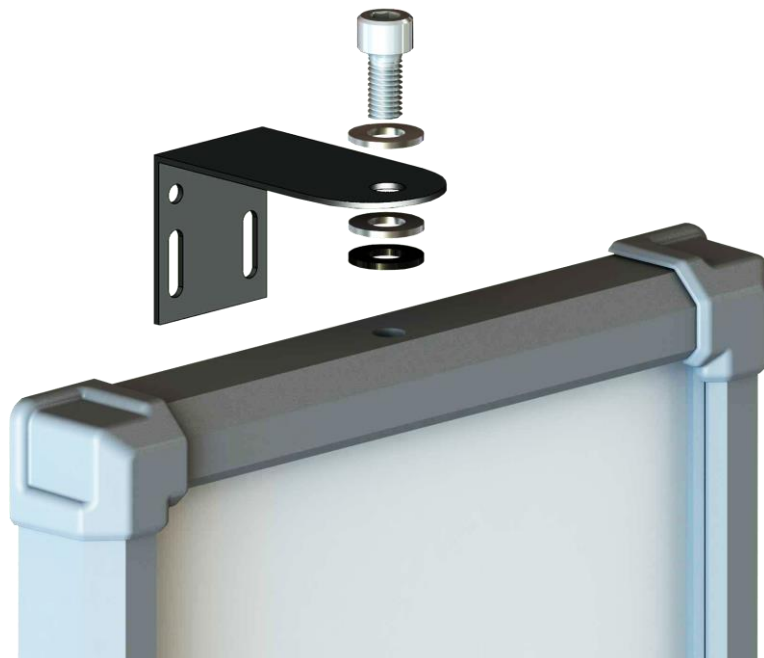

ВАРИАНТ КРЕПЛЕНИЯ / FASTENING OPTION