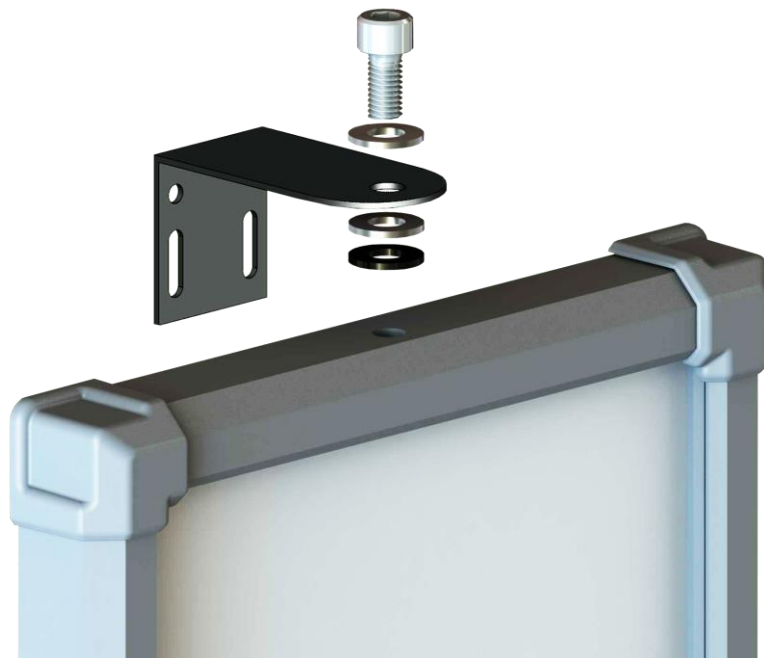

ВАРИАНТ КРЕПЛЕНИЯ / FASTENING OPTION**INFOPARKING**

Светофор светодиодный трёх секционный
Серия ИНФОСВЕТ ИС-2/24-3

Traffic Light Led tree section
Series INFOSVET IS-2/24-3

Инструкция пользователя
USER MANUAL

КОМПЛЕКТ ПОСТАВКИ / PACKAGE

Светофор светодиодный двух секционный ИС-2/24-3 Traffic Light Led two section IS-2/24-3	1 шт. / 1 piece
Металлический уголок / Metal Corner	2 шт. / 2 pieces
Комплект крепежа (болт, шайба, резиновая прокладка) Fixture set (bolt, washer, rubber laying)	2 компл. / 2 sets
Инструкция пользователя / User Manual	1 шт. / 1 piece

The LED tree section IS-2/24-3 traffic light is intended for regulation of the movement in internal territories of the enterprises, parkings, car washes as the light-signal device.

This modification has red, yellow and green color of a luminescence. Switching of sections happens by giving of supply voltage on necessary section of a luminescence.